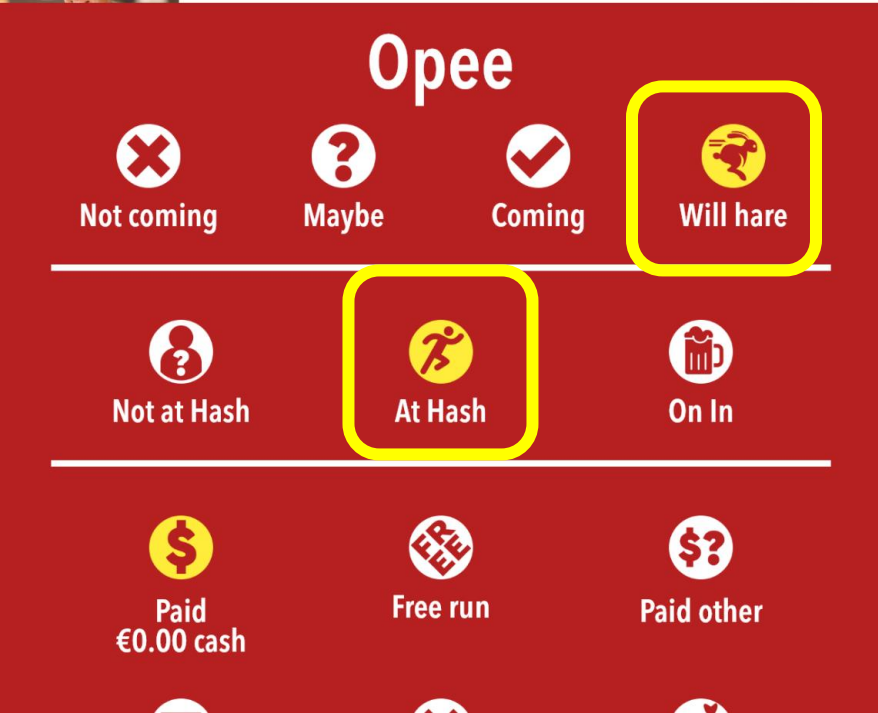

Manual Check-In

For pack: Click on “At Hash”

For hare: Click on “Will hare”
plus “At Hash”