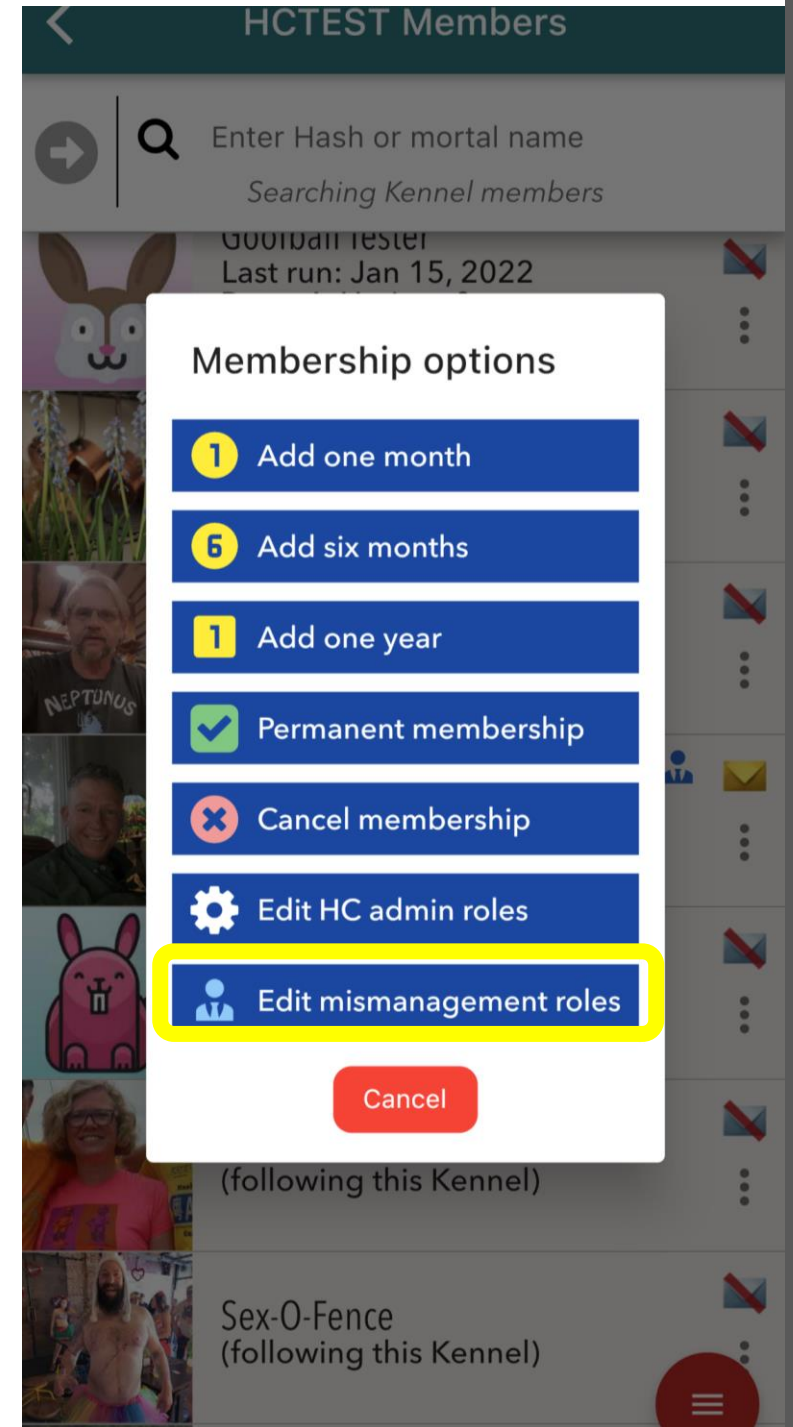

- GM: Opee
- RA: Tuna Melt
- Hash Cash: Comes Too Soon
- Cunning Linguist: Opee

At the bottom of the screen, there is a red button with a globe icon and the text 'Open website'.

Changing Mismanagement

(1) Click on Manage
Members

Note: Only the Super
Admin can change
Mismanagement roles

Harrier Central Test Kennel

Kennel Admin Functions

Changing Mismanagement

(2) Click on the three dots next to the hasher's name

Changing Mismanagement

(3) Click on Edit
mismanagement roles

Changing Mismanagement

(4) Click on the appropriate roles for new Mismanagement
or

Unclick to remove old Mismanagement

(5) Save changes

A screenshot of a role selection interface. The background is light green with faint footprints. A list of roles is shown with checkboxes. The 'Hash Cash' checkbox is highlighted with a yellow box. A horizontal line separates the first group of roles from the second group.