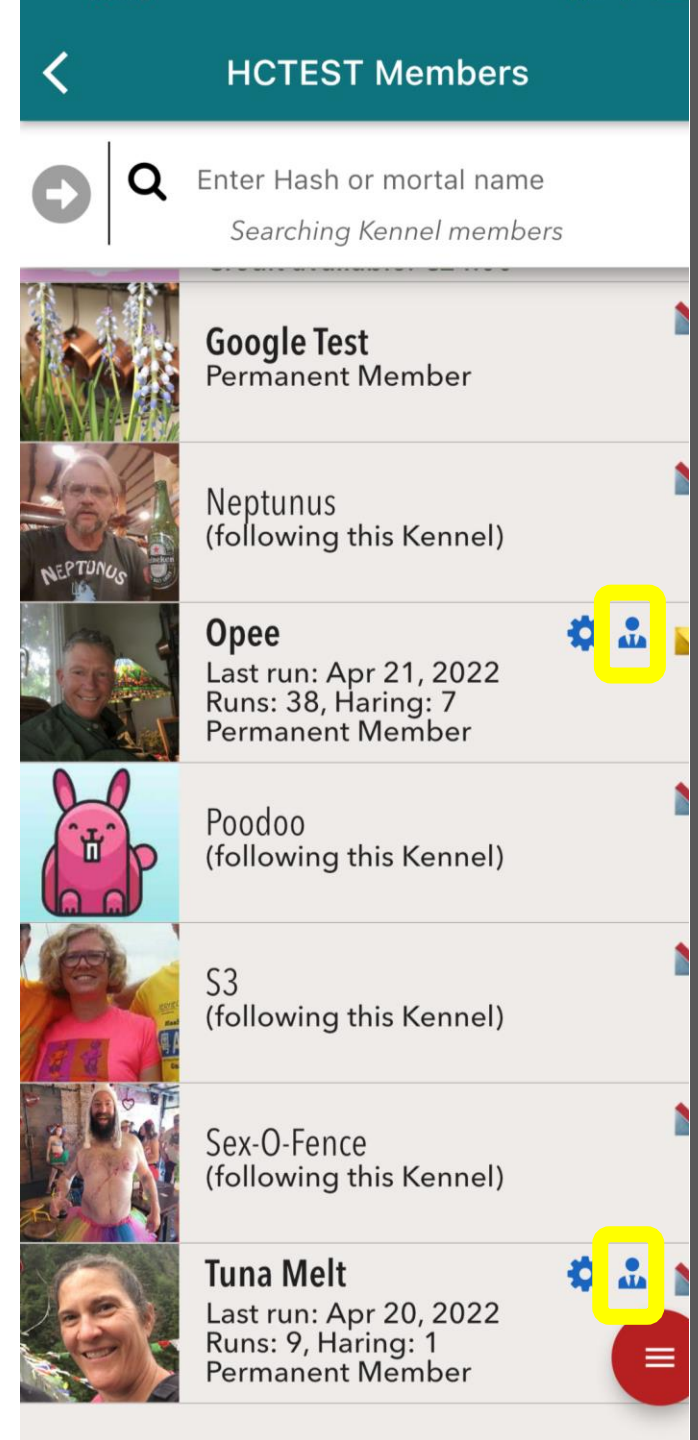

Mismanagement

All Mismanagement will have a blue person icon next to their name