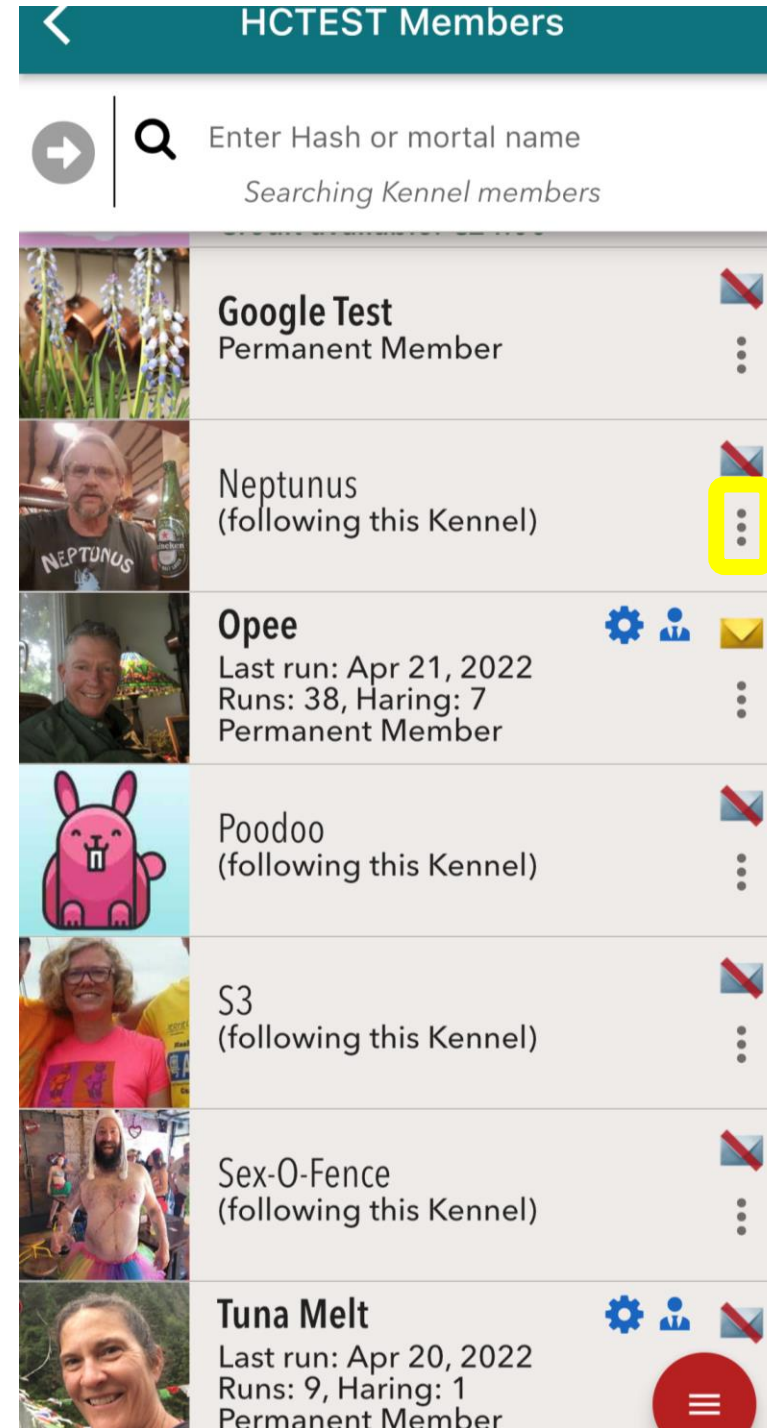

- GM: Opee
- RA: Tuna Melt
- Hash Cash: Comes Too Soon
- Cunning Linguist: Opee

At the bottom of the screen, there is a red button with a globe icon and the text 'Open website'.

Changing Mismanagement

(1) Click on Manage
Members

Note: Only the Super
Admin can change
Mismanagement roles

Harrier Central Test Kennel

Kennel Admin Functions

Changing Mismanagement

(2) Click on the three dots next to the hasher's name

Changing Mismanagement

(3) Click on Edit
mismanagement roles

Changing Mismanagement

(4) Click on the appropriate roles for new Mismanagement
or

Unclick to remove old Mismanagement

(5) Save changes

A screenshot of a role selection interface. The background is light green with faint footprints. A list of roles is shown with checkboxes. The 'Hash Cash' checkbox is highlighted with a yellow box. A horizontal line separates the first group of roles from the second group.